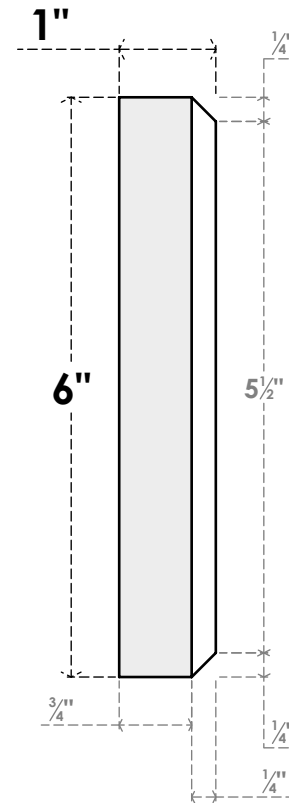

ROSP060X060X100SDG10

6"W X 6"H X 1"P STANDARD SEDGWICK FLOWER ROSETTE WITH BEVELED EDGE, ARCHITECTURAL GRADE PVC

FRONT

SIDE

EKENA MILLWORK
2300 WEST MAIN ST.
CLARKSVILLE, TX 75426
TOLL FREE: 866-607-0453
WWW.EKENAMILLWORK.COM

NOTES

1. INSTALLATION TO BE COMPLETED IN ACCORDANCE WITH MANUFACTURER'S SPECIFICATIONS.
2. DRAWING MAY NOT BE TO SCALE
3. THIS DRAWING IS INTENDED FOR DESIGN AND PLANNING PURPOSES ONLY.
4. ALL INFORMATION CONTAINED HEREIN WAS CURRENT AT THE TIME OF DEVELOPMENT BUT MUST BE REVIEWED AND APPROVED BY THE PRODUCT MANUFACTURER TO BE CONSIDERED ACCURATE.
5. ARCHITECTURAL GRADE PVC PRODUCTS ARE MADE FROM EXPANDED CELLULAR PVC AND COME NATURALLY WHITE BUT MAY BE PAINTED