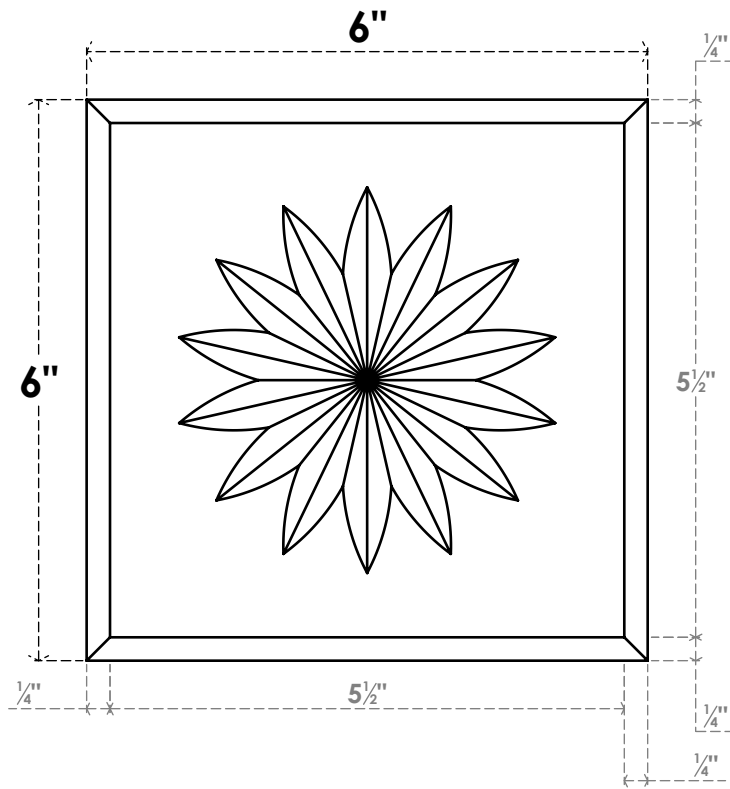

ROSP060X060X100SDG10

6"W X 6"H X 1"P STANDARD SEDGWICK FLOWER ROSETTE WITH BEVELED EDGE, ARCHITECTURAL GRADE PVC

FRONT

SIDE

EKENA MILLWORK
2300 WEST MAIN ST.
CLARKSVILLE, TX 75426
TOLL FREE: 866-607-0453
WWW.EKENAMILLWORK.COM